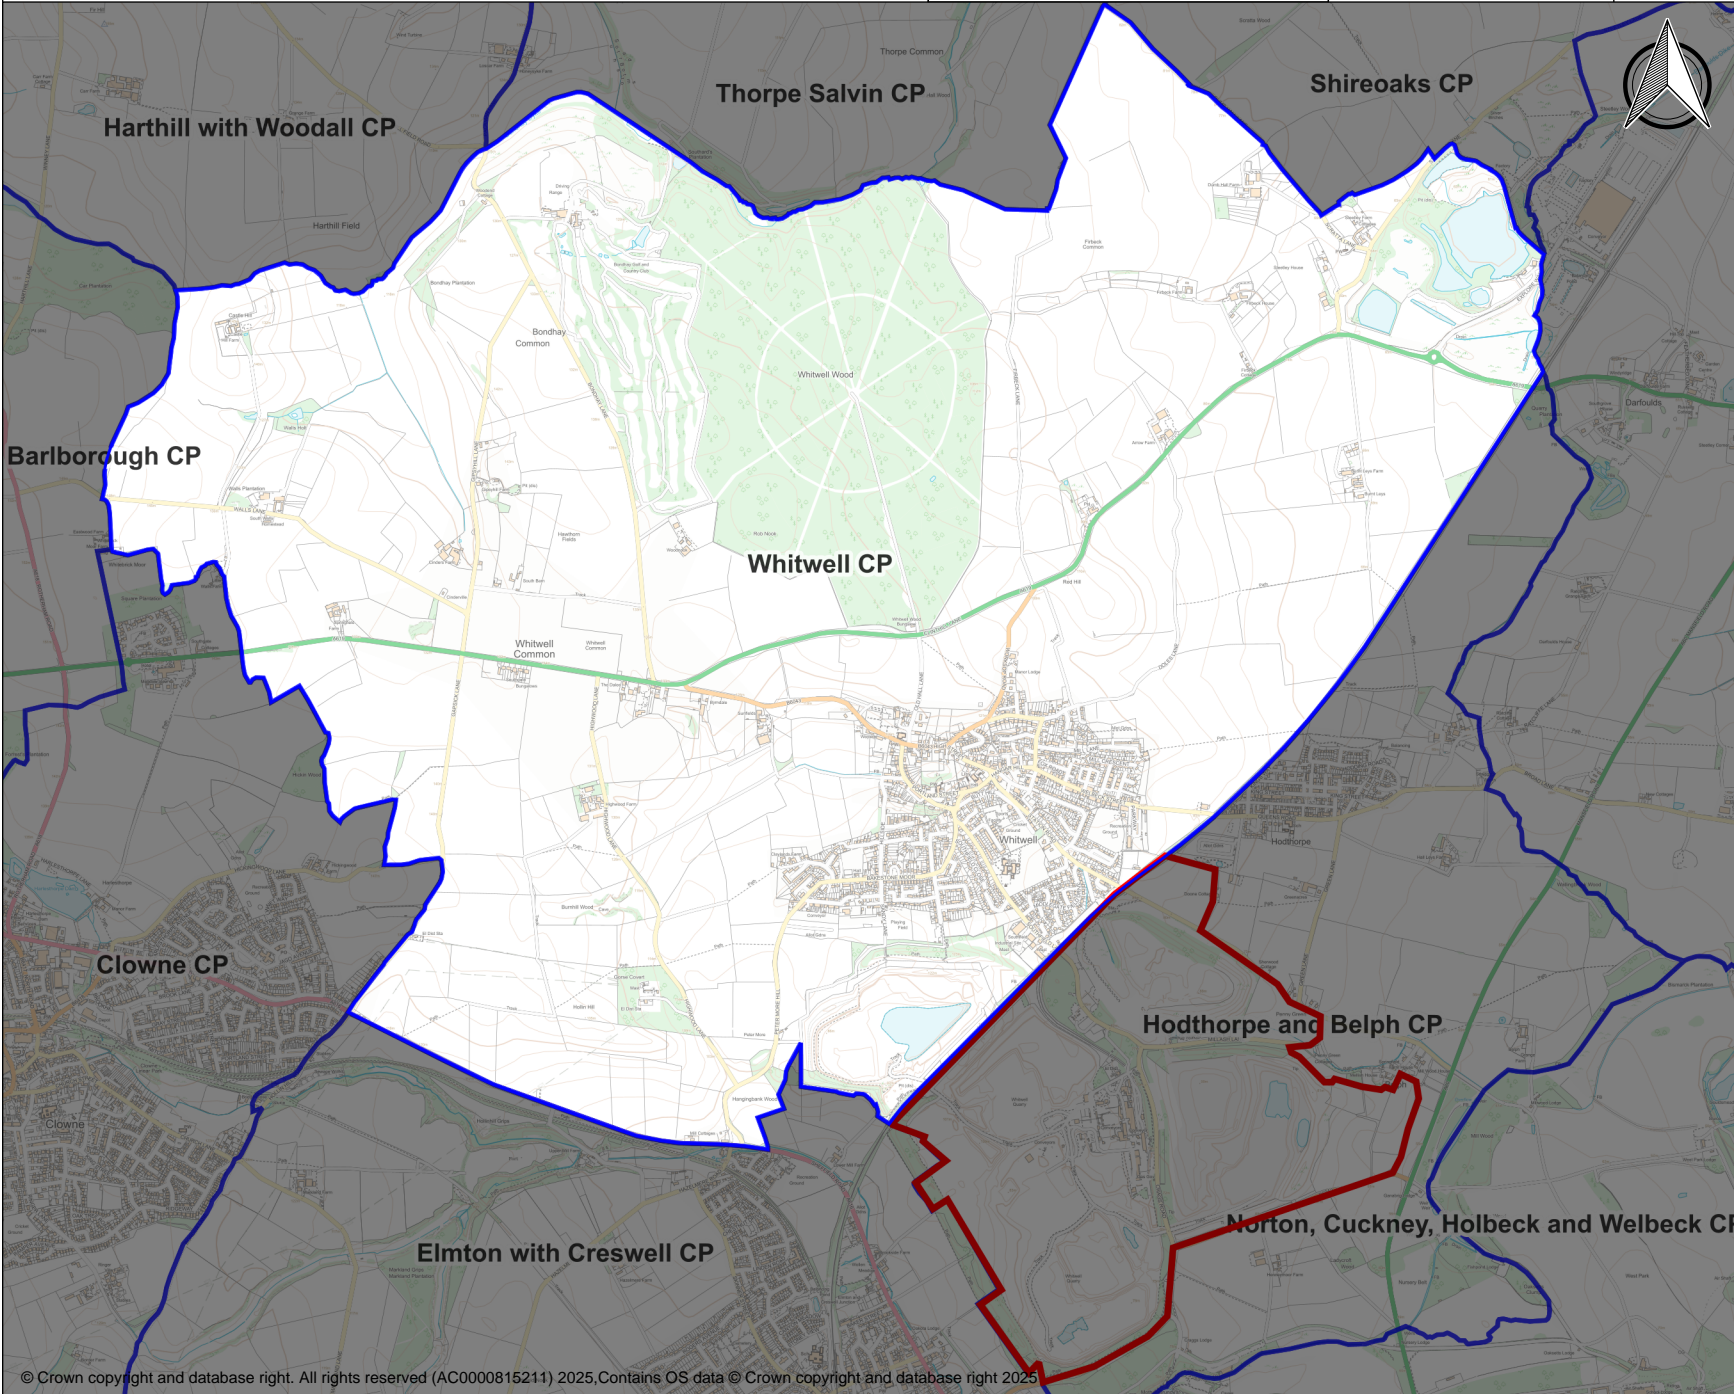

# Community Governance Review of the Whitwell Parish

Whitwell

Whitwell Parish Boundary shown with proposed boundary extension added in red

Author:

Date: 04/08/2025

- Parish
- Proposed Extension to Parish Boundary